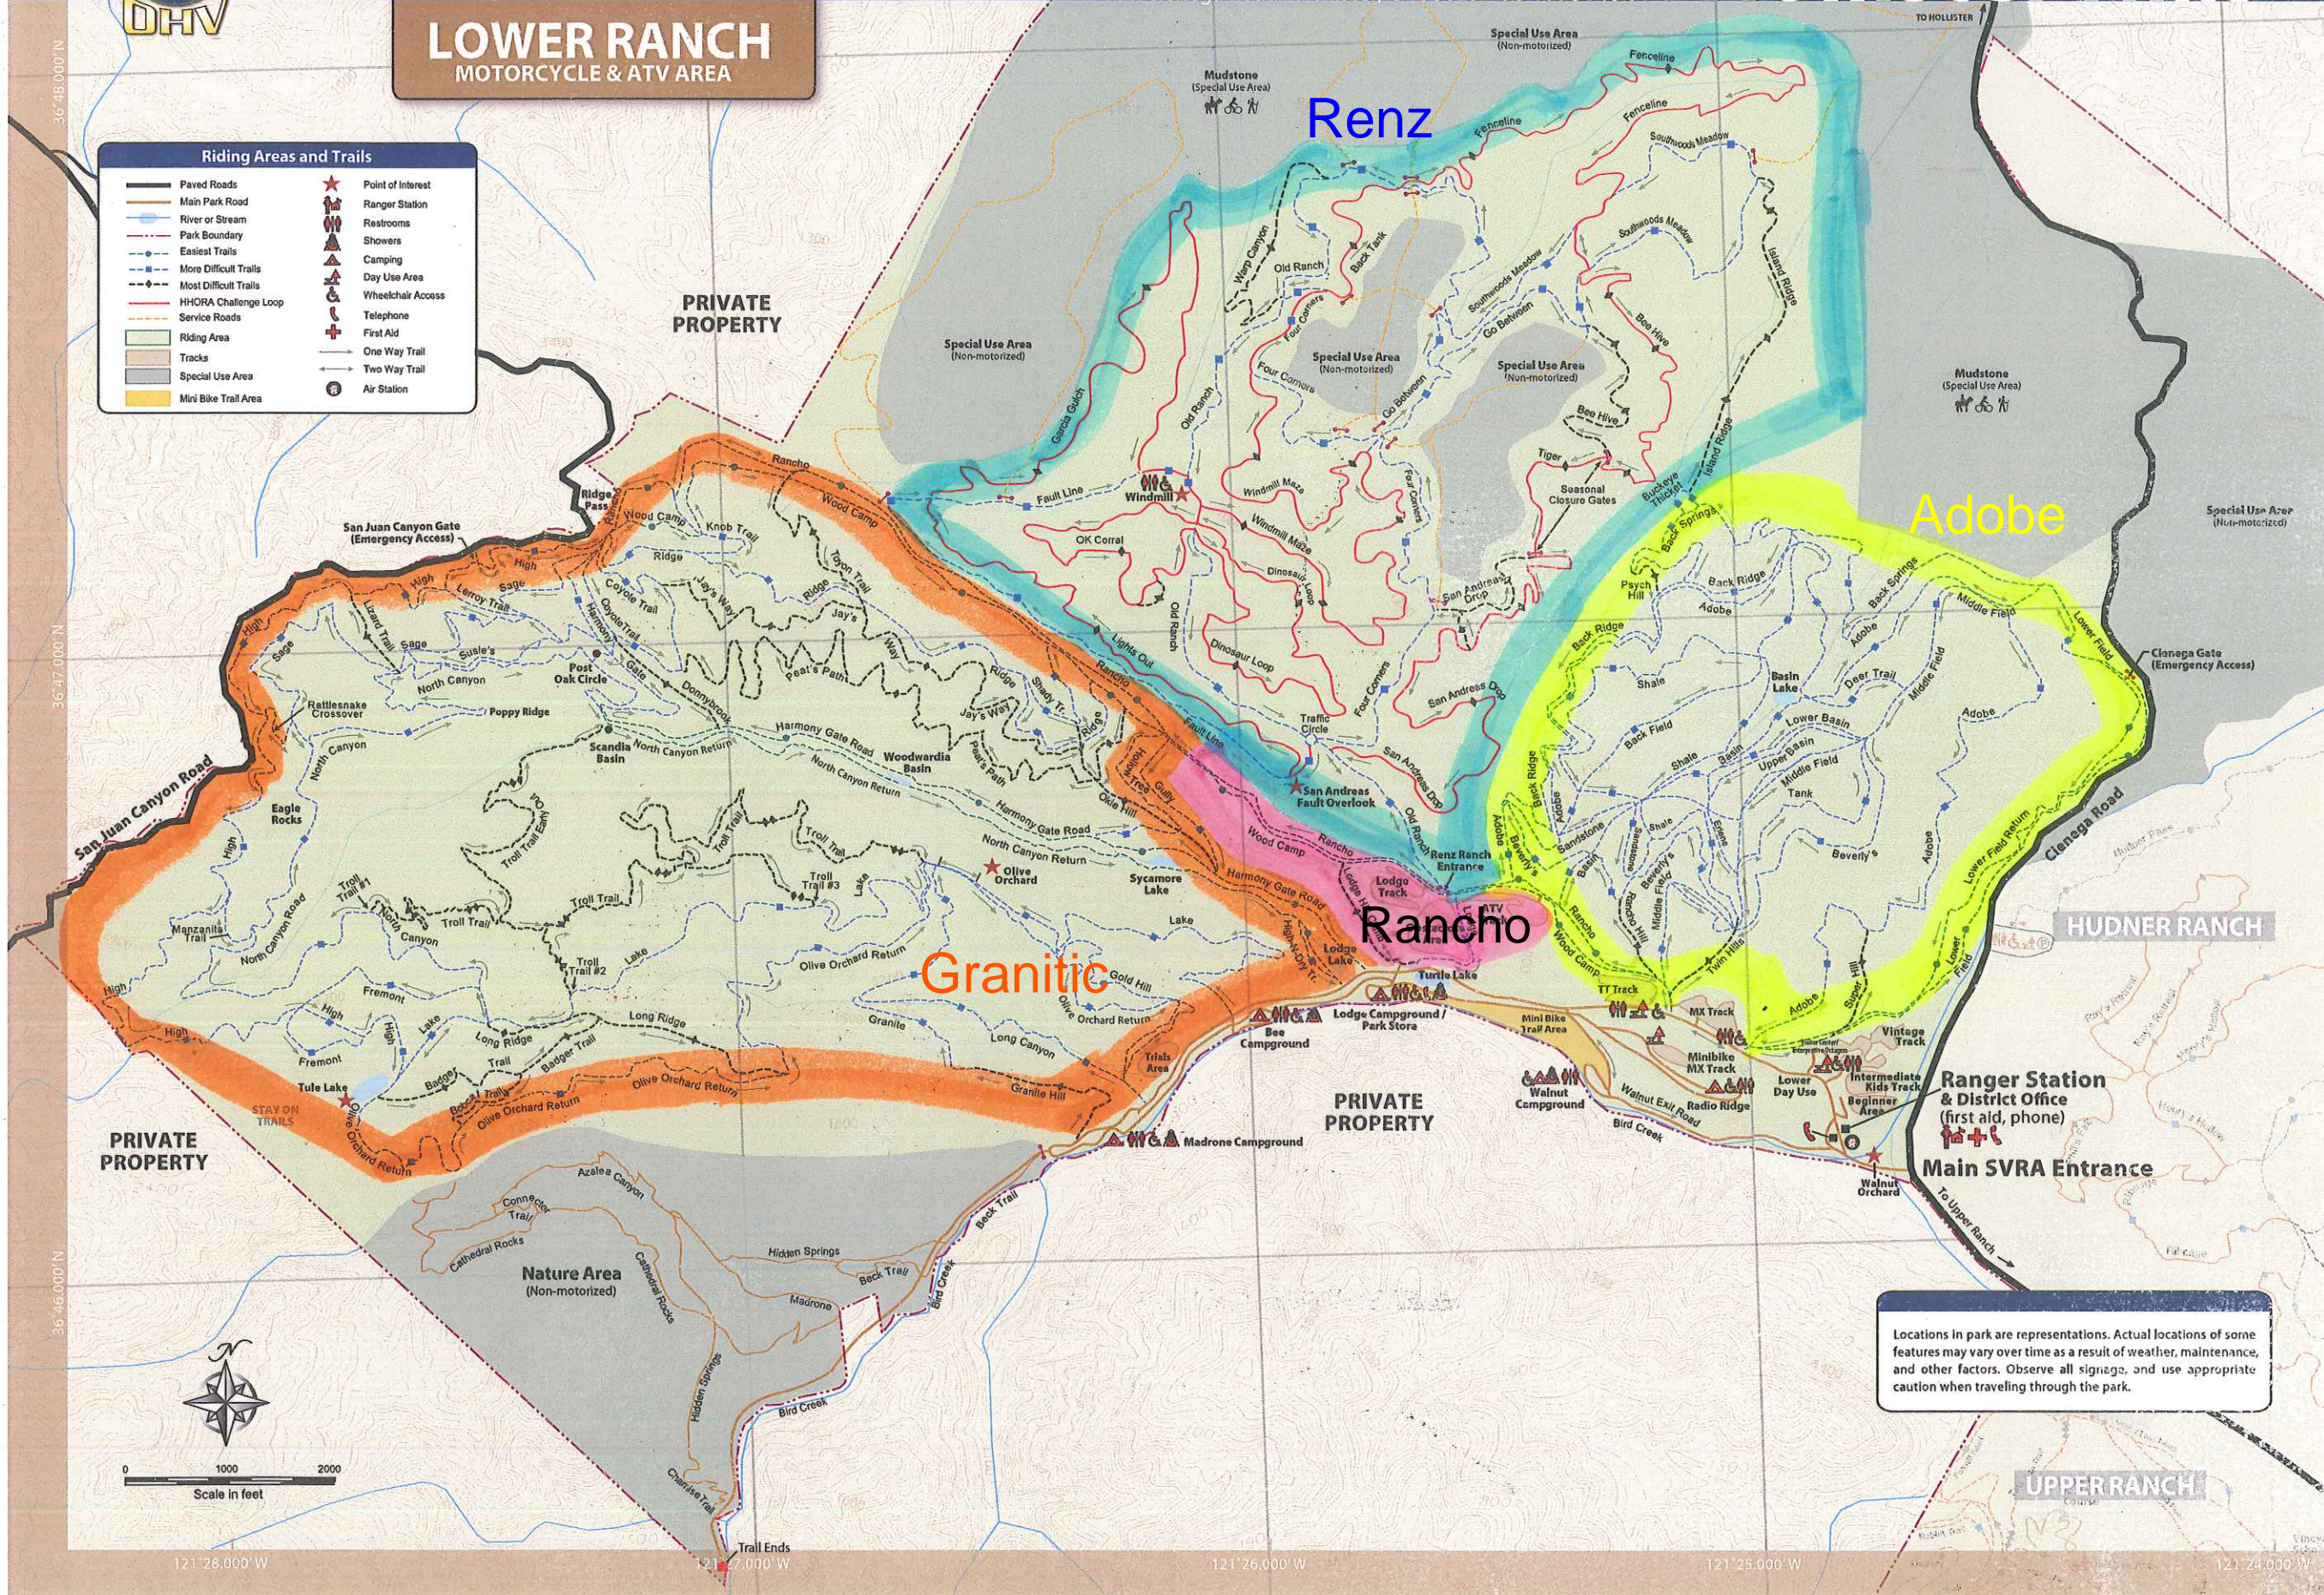

State Vehicular Recreation Area Hollister Hills

7800 Cienega Road • Hollister, CA 95023 • 831.637.3874

LOWER RANCH MOTORCYCLE & ATV AREA

Riding Areas and Trails	

Locations in park are representations. Actual locations of some features may vary over time as a result of weather, maintenance, and other factors. Observe all signage, and use appropriate caution when traveling through the park.

121° 28.000' W   121° 26.000' W   121° 25.000' W   121° 24.000' W