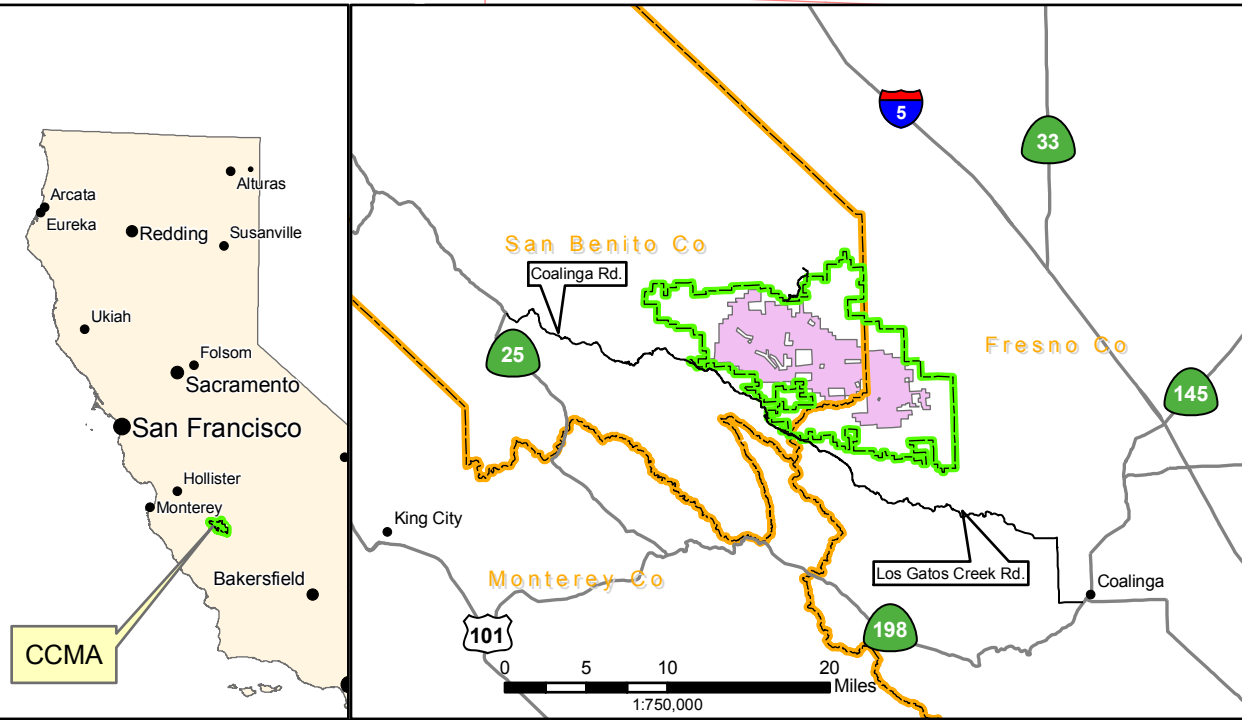

Clear Creek Management Area (CCMA) Notice of Closure

T17S

T17S

T18S

T18S

T19S

T19S

Coalinga Rd

<- 36 miles to King City

33 miles to Coalinga ->

San Benito Co

Fresno Co

Locator Maps

Coalinga Rd. becomes
Los Gatos Creek Rd.
at the county line

Legend

Bureau of Land Management	CCMA boundary
State	County Line
Closure Area	Townships
Hazardous Asbestos Area (HAA)	County Road
Atlas & Coalinga SuperFund OU	