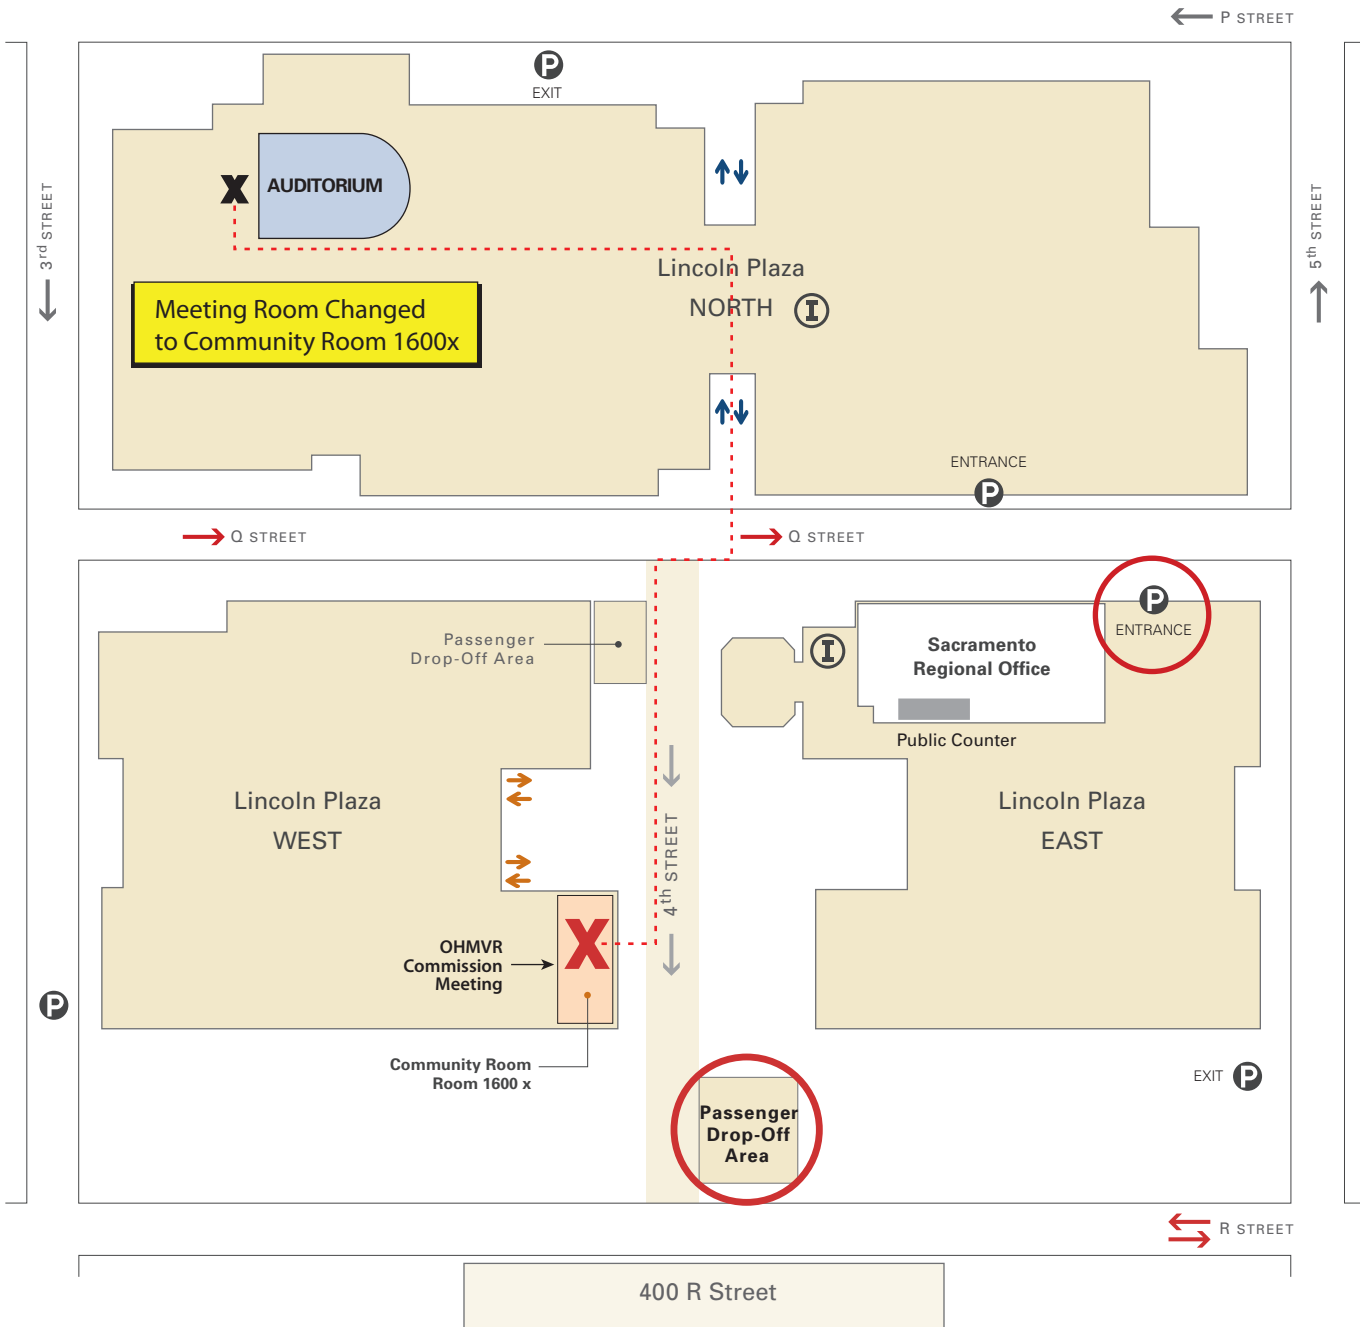

Street Map

CalPERS

Lincoln Plaza Complex (North, West, and East)

400 Q Street, Sacramento, CA 95814

888 CalPERS or 888-225-7377

Directions

Take I-5 North off of the Capital City Freeway toward Downtown Sacramento

Exit Q Street

Buildings are located between P and R Streets

✈ 11 miles to Sacramento International Airport